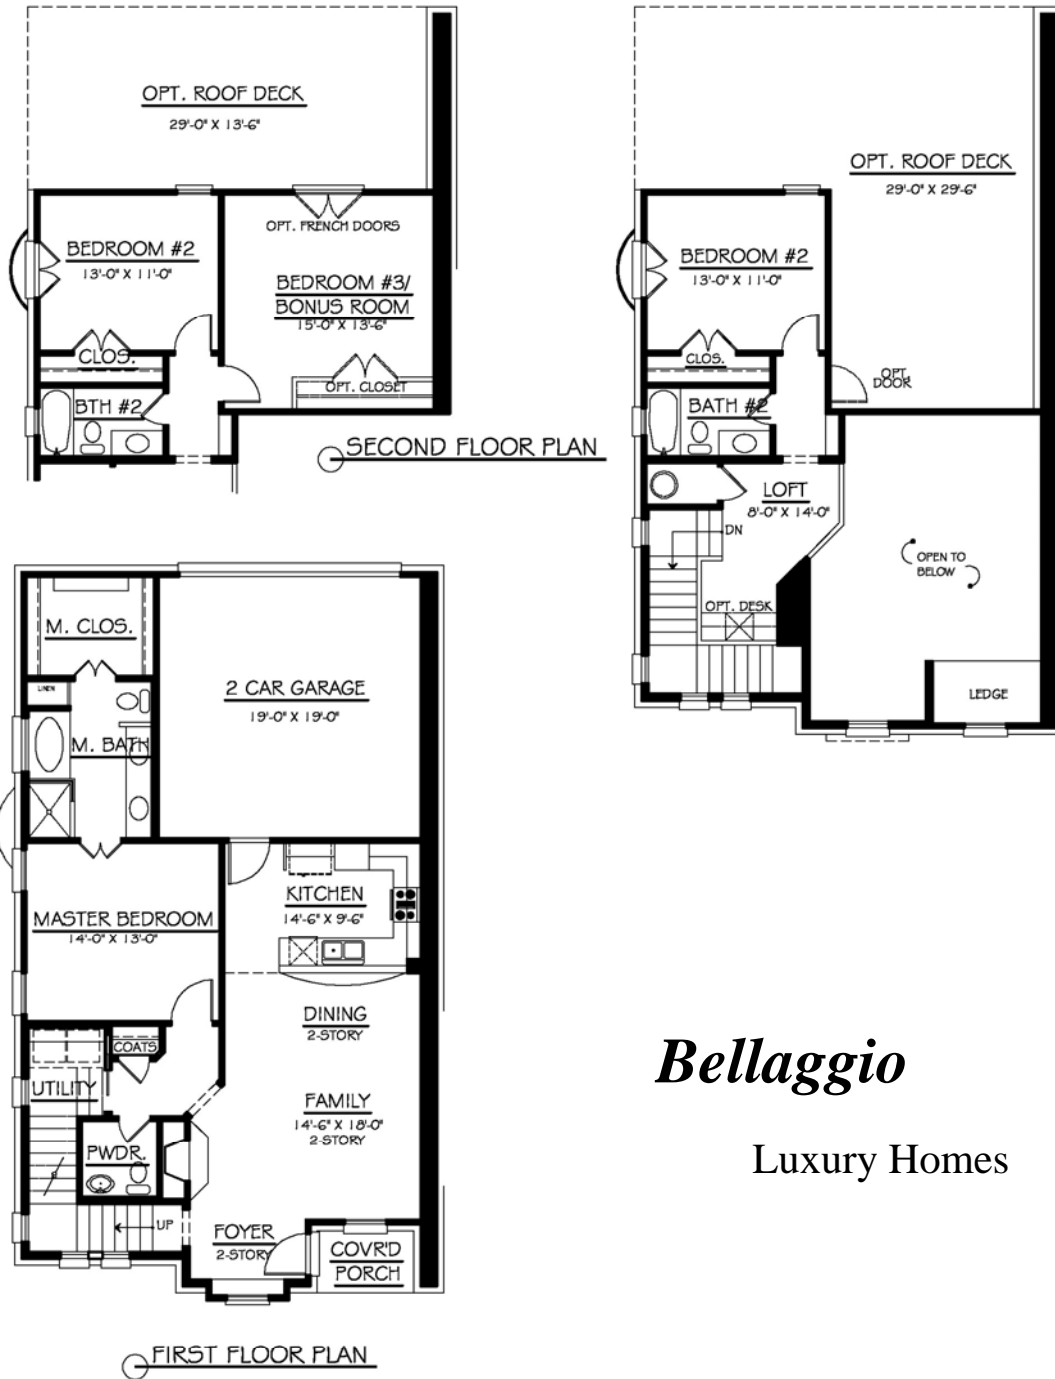

# The Bristol

“The District of Highland Village”

2 bedrooms, 2.5 baths 2 car garage 1,549 square feet (Heated & A/C Space)

## Bellagio

Luxury Homes

All dimensions are approximate and are subject to field variations. Some windows, exterior plans may vary with elevations. Please consult a Sales Representative for details.