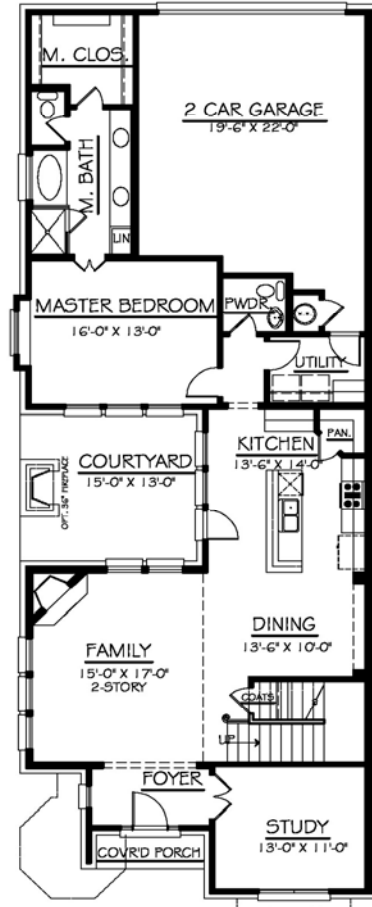

# The Hampton

“The District of Highland Village”

2 bedrooms, 2.5 baths 2 car garage

2,122 square feet (Heated & A/C Space)

SECOND FLOOR PLAN

FIRST FLOOR PLAN

All dimensions are approximate and are subject to field variations. Some windows, exterior variations, ceiling heights and floor plans may vary with elevations. Please consult a Sales Representative for details.