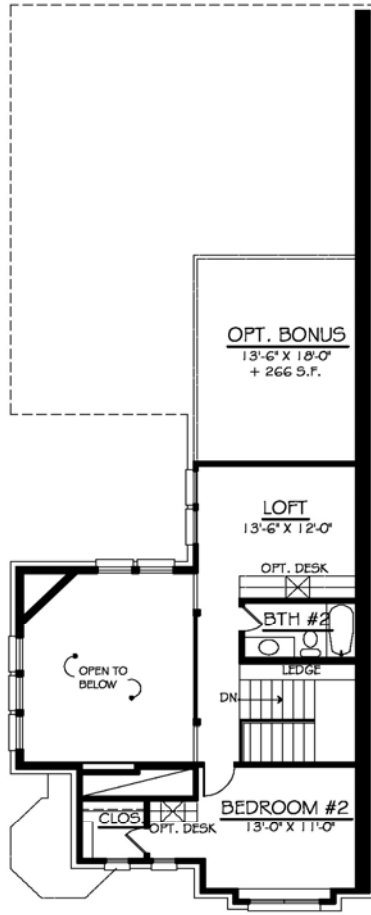

# The Hampton

“The District of Highland Village”

2 bedrooms, 2.5 baths 2 car garage

2,122 square feet (Heated & A/C Space)

SECOND FLOOR PLAN

FIRST FLOOR PLAN

All dimensions are approximate and are subject to field variations. Some windows, exterior variations, ceiling heights and floor plans may vary with elevations. Please consult a Sales Representative for details.