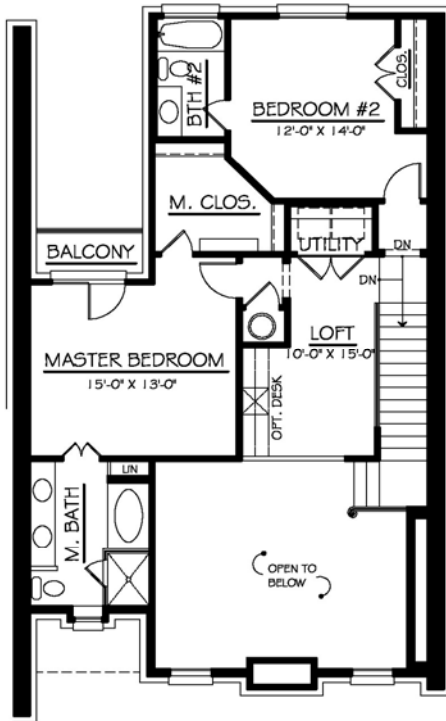

# The Hawthorn

## “The District of Highland Village”

2 bedrooms, 2.5 baths 2 car garage

1,669 square feet (Heated & A/C Space)

SECOND FLOOR PLAN

FIRST FLOOR PLAN

All dimensions are approximate and are subject to field variations. Some windows, exterior variations, ceiling heights and floor plans may vary with elevations. Please consult a Sales Representative for details.