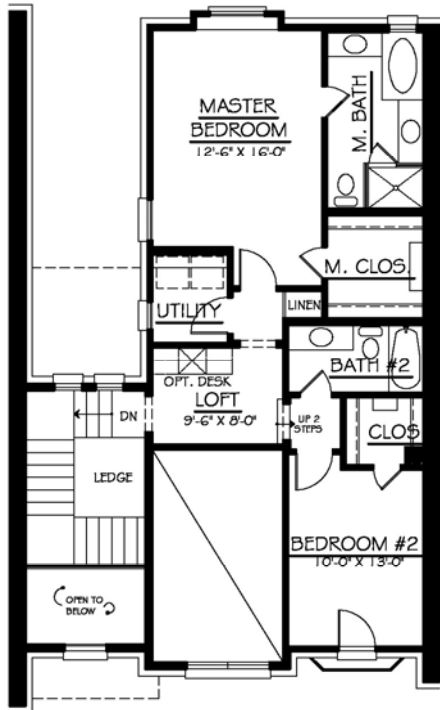

## The Nottingham

“The District of Highland Village”

2 bedrooms, 2.5 baths 2 car garage

1,595 square feet (Heated & A/C Space)

SECOND FLOOR PLAN

FIRST FLOOR PLAN

All dimensions are approximate and are subject to field variations. Some windows, exterior variations, ceiling heights and floor plans may vary with elevations. Please consult a Sales Representative for details.