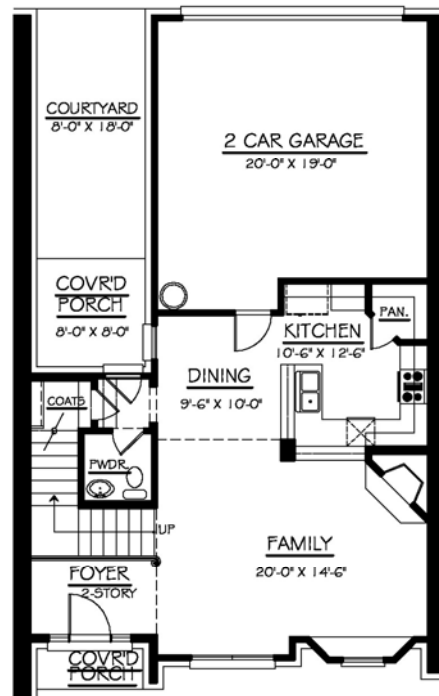

## The Nottingham

“The District of Highland Village”

2 bedrooms, 2.5 baths 2 car garage

1,595 square feet (Heated & A/C Space)

SECOND FLOOR PLAN

FIRST FLOOR PLAN

All dimensions are approximate and are subject to field variations. Some windows, exterior variations, ceiling heights and floor plans may vary with elevations. Please consult a Sales Representative for details.